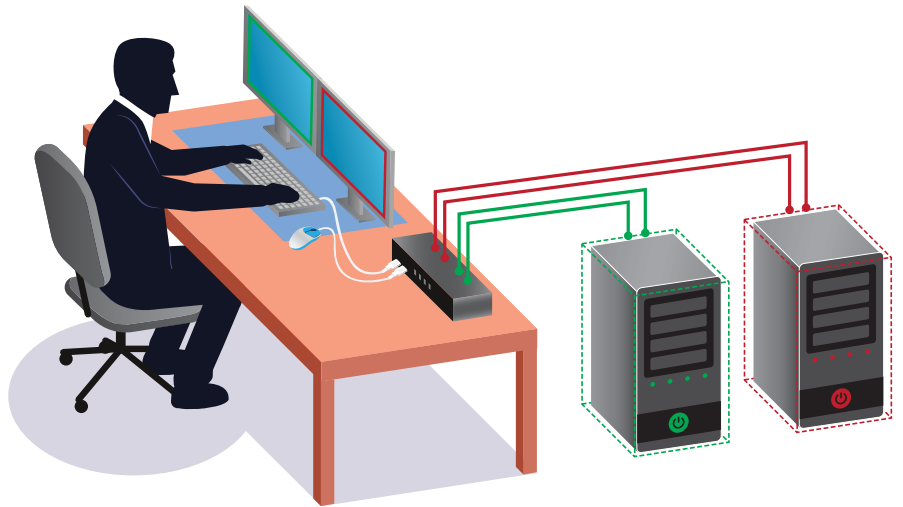

KVM ACCESS WITH DUAL-DISPLAY AND BORDERLESS MOUSE SWITCHING

DUAL DISPLAY KVM ACCESS AND CONTROL OF MULTIPLE SERVERS

The new MasterConsole Digital Dual-Display (MCD-DUAL) SMB KVM switches support dual-display output, digital video interfaces and audio with borderless mouse port switching.

MASTERCONSOLE DIGITAL DUAL KVM SWITCH SPECIFICATIONS

Models	Description	Dimension (W x D x H)	Weight	Maximum Input Power Rating/Power Consumption
MCD-104 DUAL	1 User, four dual Ports, DUAL Display, 1920 x 1080@60Hz (DVI) Video Resolution, Operating/Storage Temperature: 0-50°C / -20°C-60°C, Humidity: 0-80% RH , Non-condensing >140,689 Hours MTBF	440 x 150 x 44mm	1830g	AC100-240V, 1.5A; DC12V/5.42A (65W)
MCD-108 DUAL	1 User, eight dual Ports, DUAL Display, 1920 x 1080@60Hz (DVI) Video Resolution, Operating/Storage Temperature: 0-50°C / -20°C-60°C, Humidity: 0-80% RH , Non-condensing > 105,038 Hours MTBF	440 x 150 x 44mm	1860g	AC100-240V, 1.5A; DC12V/5.42A (65W)

COMPUTER INTERFACE MODULES (CIMS)

Models	Description
MCDCIM-DVI	CIM for DVI video output + USB for keyboard and mouse
MDCIM-HDMI	CIM for HDMI video output with HDMI Audio + USB for keyboard and mouse
MDCIM-DP	CIM for DP video output + USB for keyboard and mouse

MDUTP VGA/AUDIO KVM COMBO CABLES

Models	Description
MDUTP20-VGA	2-meter cable, VGA + USB + Audio
MDUTP40-VGA	4-meter cable, VGA + USB + Audio
MDUTP60-VGA	6-meter cable, VGA + USB + Audio
MDUTP150-VGA	15-meter cable, VGA + USB + Audio

Visit www.raritan.eu for more information.

©2021 Raritan Inc. All rights reserved. Raritan® is a registered trademarks of Raritan Inc. or its wholly-owned subsidiaries. All others are registered trademarks or trademarks of their respective owners. Raritan began developing KVM switches for IT professionals to manage servers remotely in 1985. Today, as a brand of Legrand, we are a leading provider of intelligent rack PDUs. Our solutions increase the reliability and intelligence of data centers in 9 of the top 10 Fortune 500 technology companies.